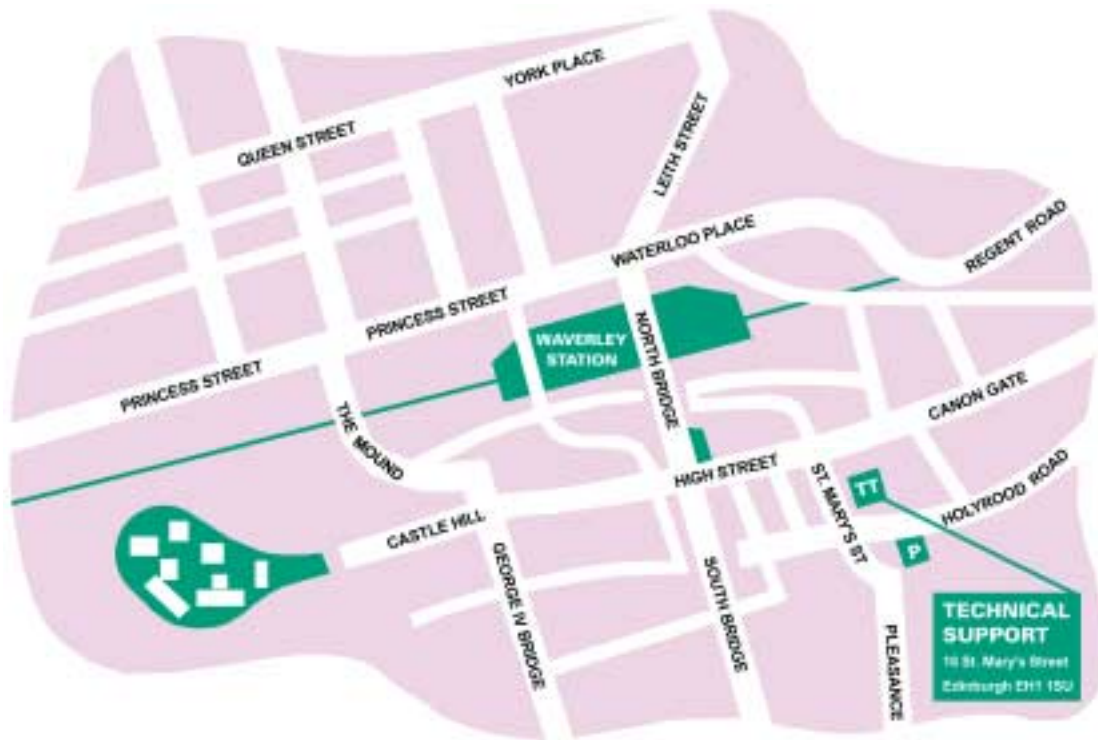

Snap Training in Edinburgh

Held at: **Edinburgh Training Centre, 16 St. Mary's Street, Edinburgh EH1 1SU Tel: 0131 538 8333**

9.45am-10.00am	Welcome to the Snap Training Suite
10.00am PROMPT	Your training course begins
11.15am-11.30am	Mid-morning Break
1:00pm-2.00pm	Lunch is served in ETC's Restaurant
2.00pm	Start of afternoon training session
3.15pm-3.30pm	Mid-afternoon Break
4.30pm	End of your Snap training day